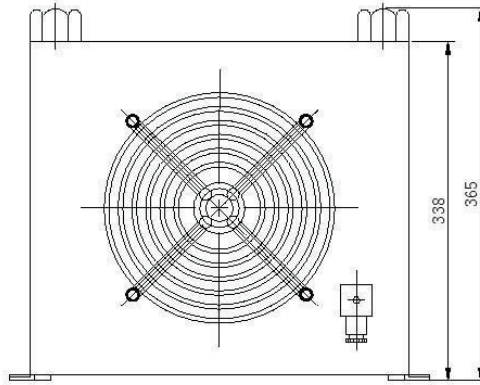

CADIRIRI
 www.cadiriri.com.br
 (11) 2601-2839

AH1012

flow
100L/min
working pressure
≤ 2MPa
fan power
80W
fan voltage
AC110V/220V 380V DC12V/24V

散热性能

压降图