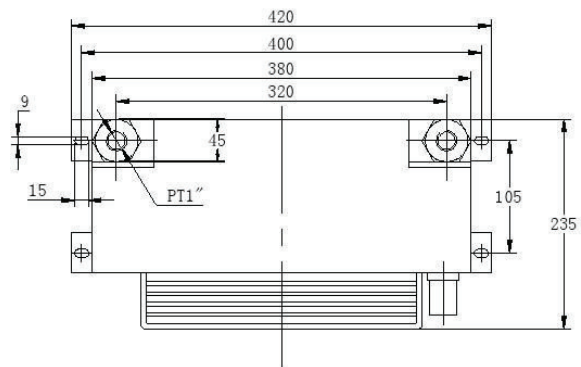

CADIRIRI
 www.cadiriri.com.br
 (11) 2601-2839

AH1012

flow
100L/min
working pressure
≤ 2MPa
fan power
80W
fan voltage
AC110V/220V 380V DC12V/24V

散热性能

压降图