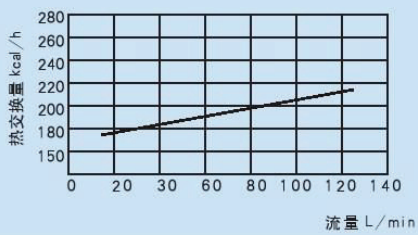

CADIRIRI
 www.cadiriri.com.br
 (11) 2601-2839

AH1012

flow
100L/min
working pressure
≤ 2MPa
fan power
80W
fan voltage
AC110V/220V 380V DC12V/24V

散热性能

压降图